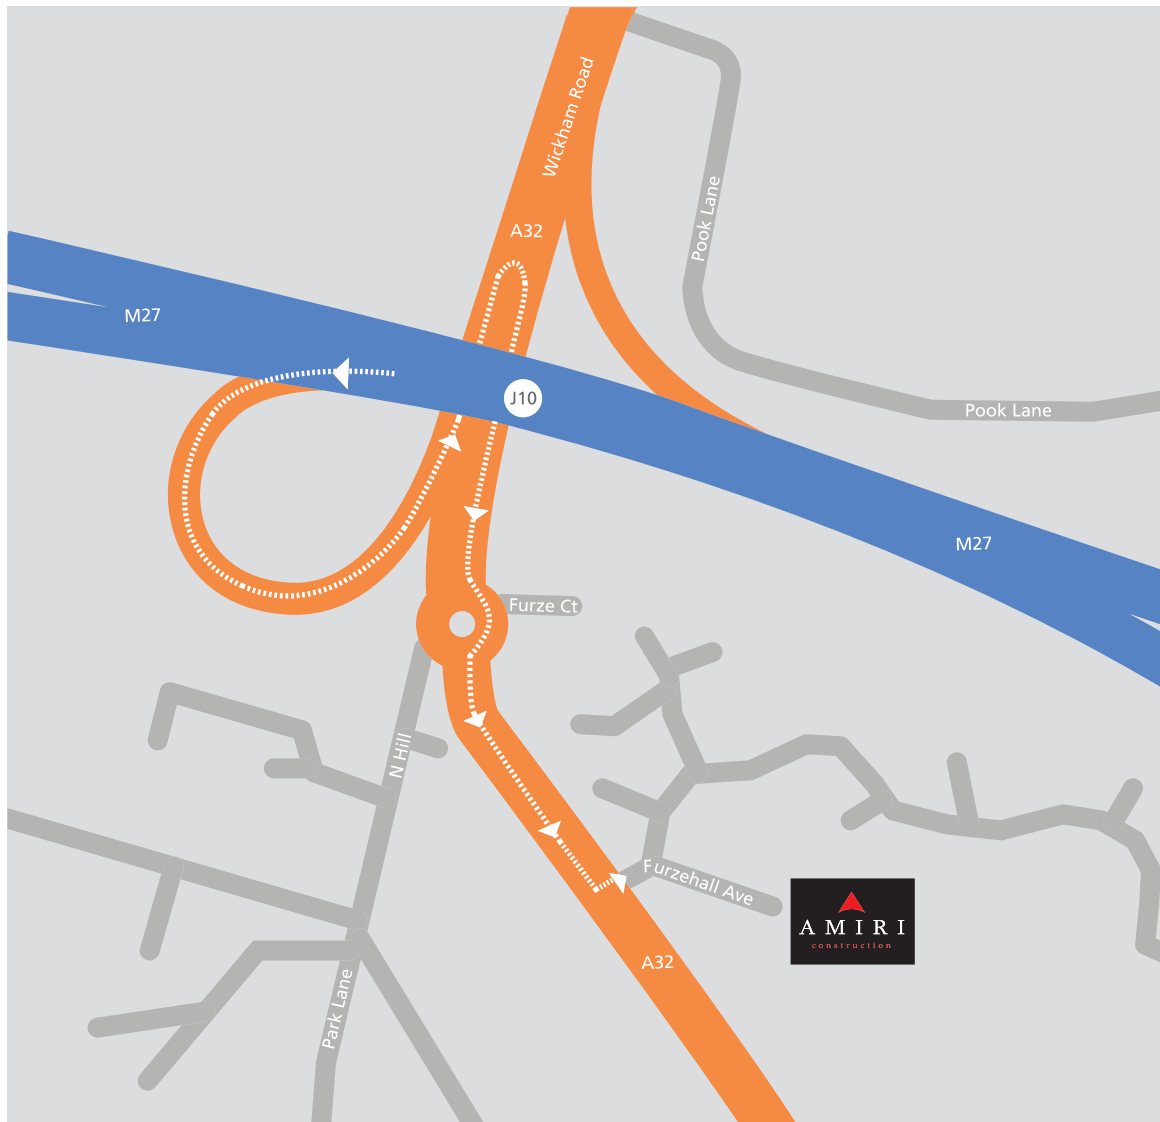

## Directions to Amiri Head Office

### From the West

Heading East on M27 take turning off at Junction 11 and return on opposite carriageway of M27 heading west. Follow directions below:

### From the East

Take turning off at Junction 10, following slip road onto the A32, immediately crossing lane to right hand turning. Do a U turn to return South on the A32, under motorway bridge and straight on at the roundabout towards Fareham on the A32. Look out for The Parkway sign opposite the Citroen garage and turn left into Furzehall Avenue. Follow this around to the right and then we are on the left hand end of The Parkway building on the first floor. Please try and park in the spaces marked AMIRI.